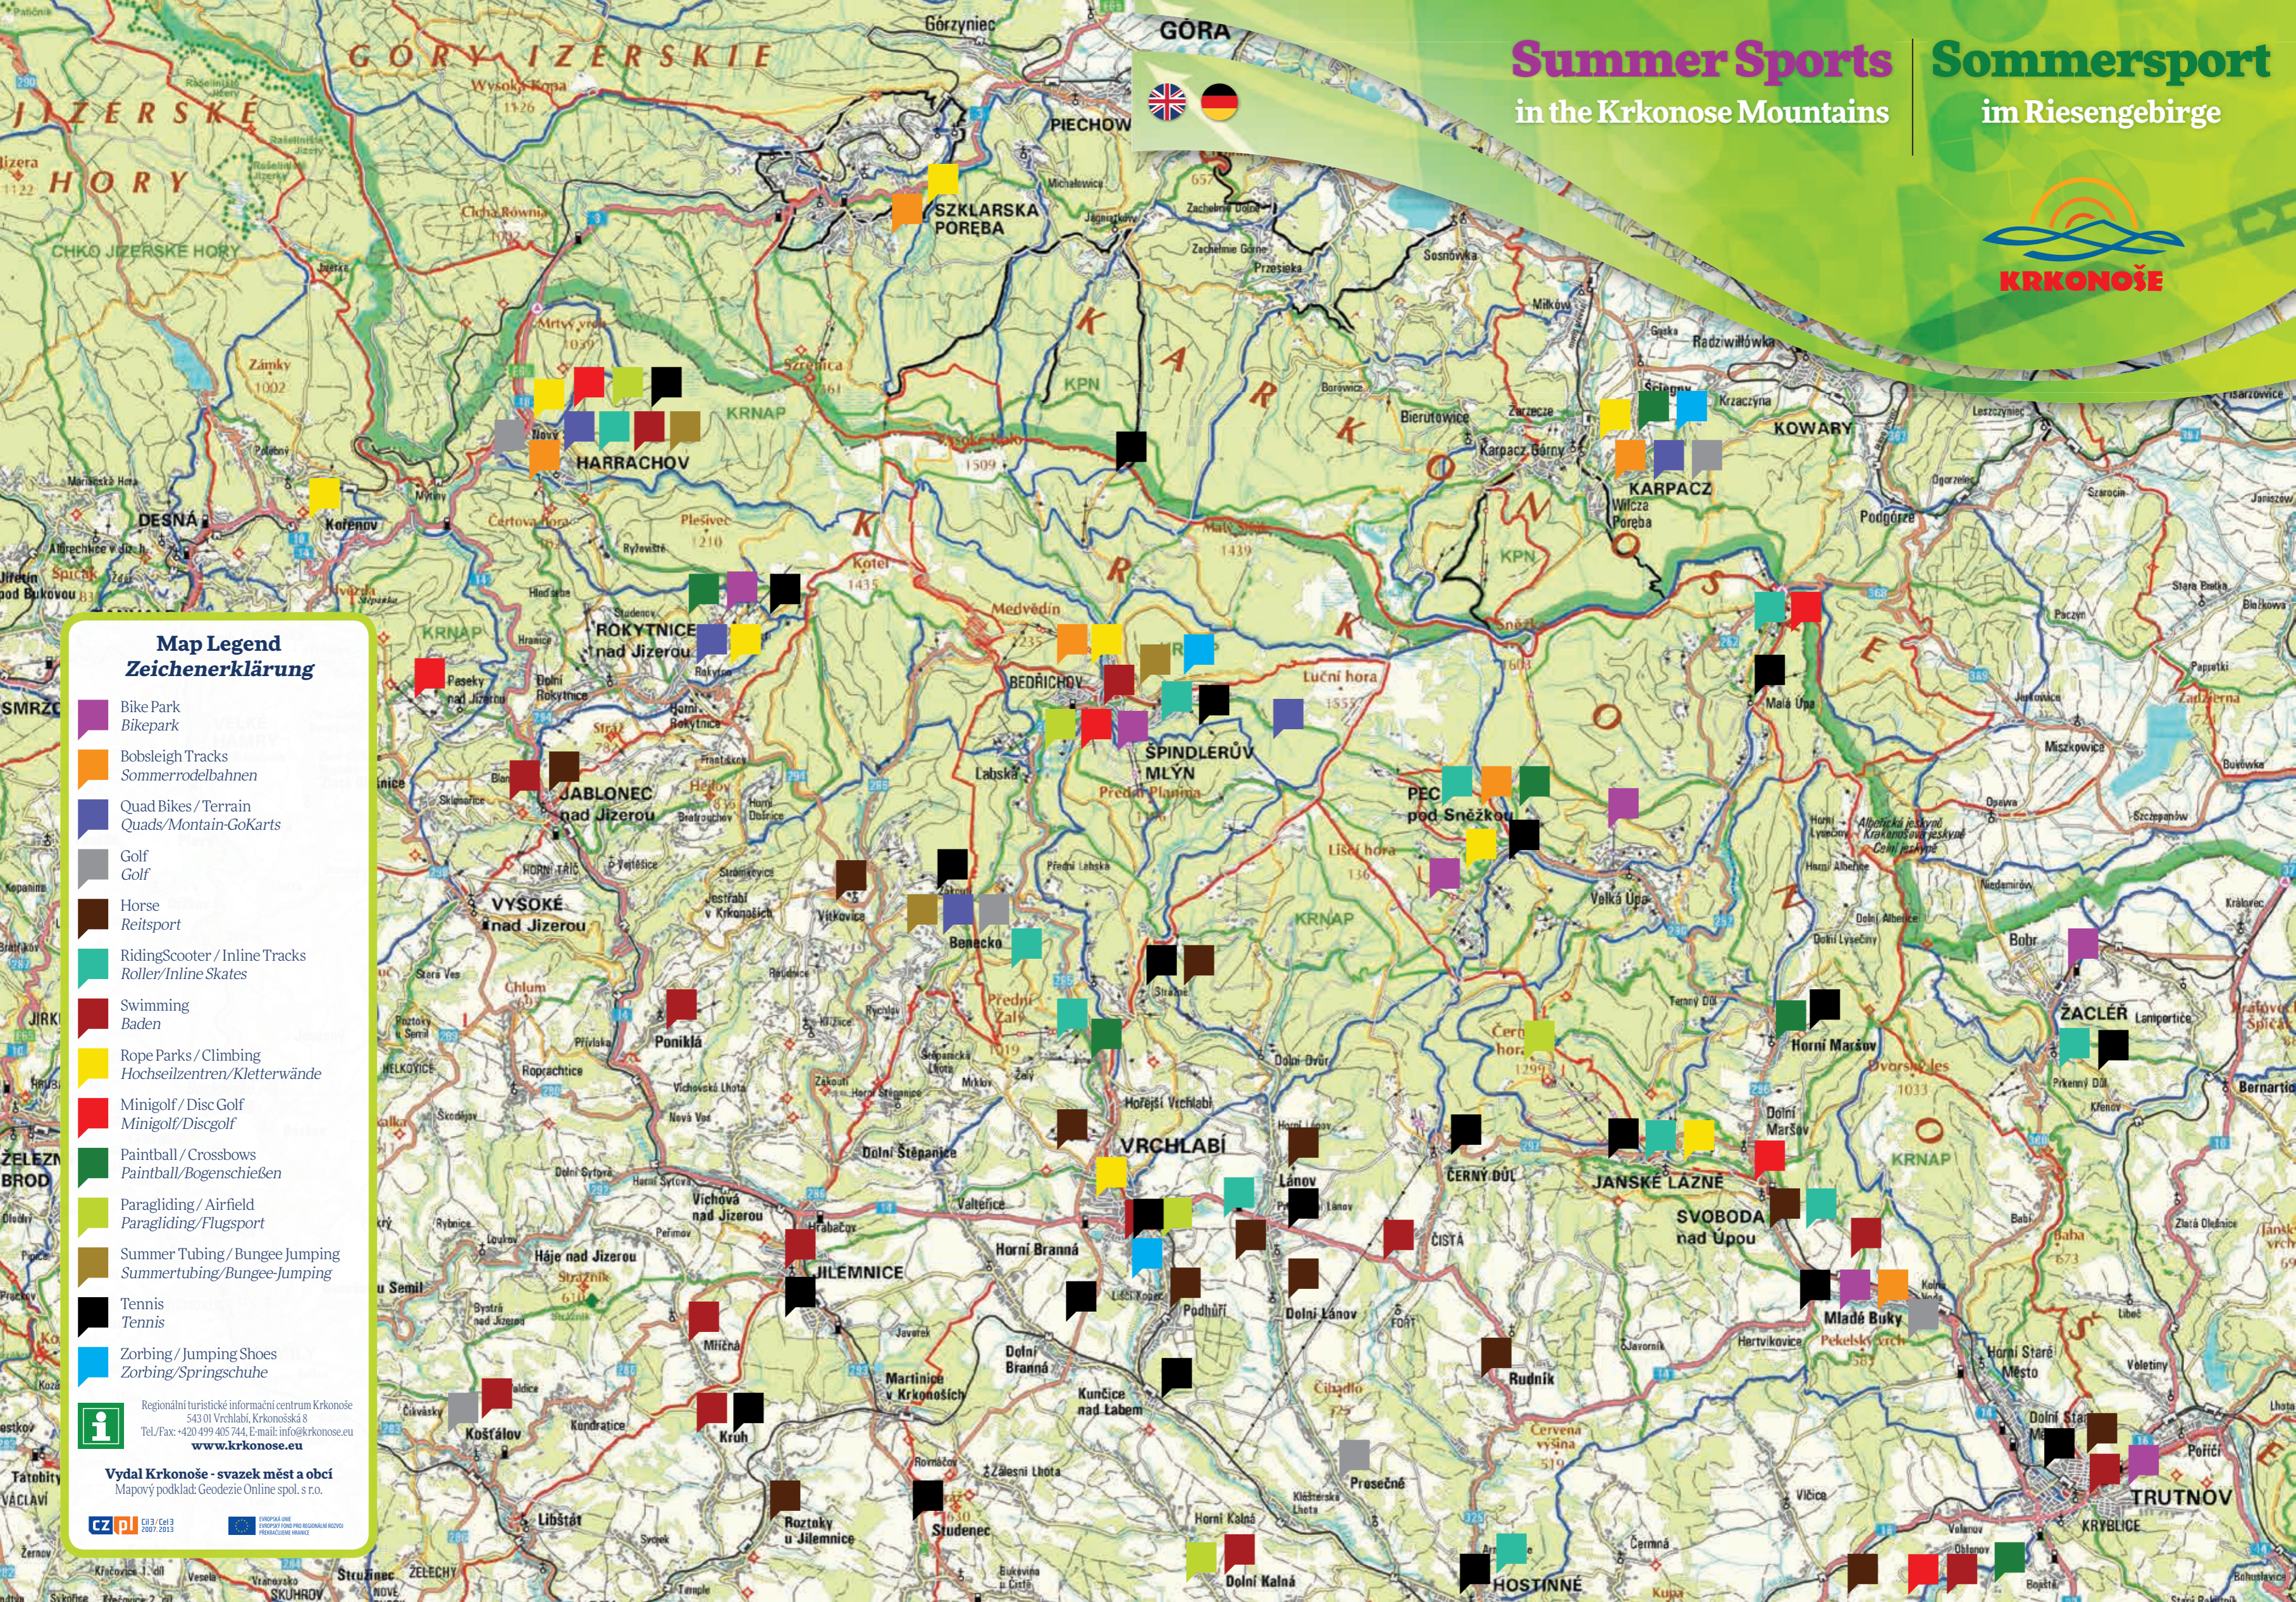

Summer Sports in the Krkonose Mountains

Sommersport im Riesengebirge

**Map Legend
Zeichenerklärung**

- Bike Park
Bikepark
- Bobsleigh Tracks
Sommerrodelbahnen
- Quad Bikes / Terrain
Quads/Mountain-GoKarts
- Golf
Golf
- Horse
Reitsport
- Riding Scooter / Inline Tracks
Roller/Inline Skates
- Swimming
Baden
- Rope Parks / Climbing
Hochseilzentren/Kletterwände
- Minigolf / Disc Golf
Minigolf/Discgolf
- Paintball / Crossbows
Paintball/Bogenschießen
- Paragliding / Airfield
Paragliding/Flugsport
- Summer Tubing / Bungee Jumping
Summertubing/Bungee-Jumping
- Tennis
Tennis
- Zorbing / Jumping Shoes
Zorbing/Springschuhe