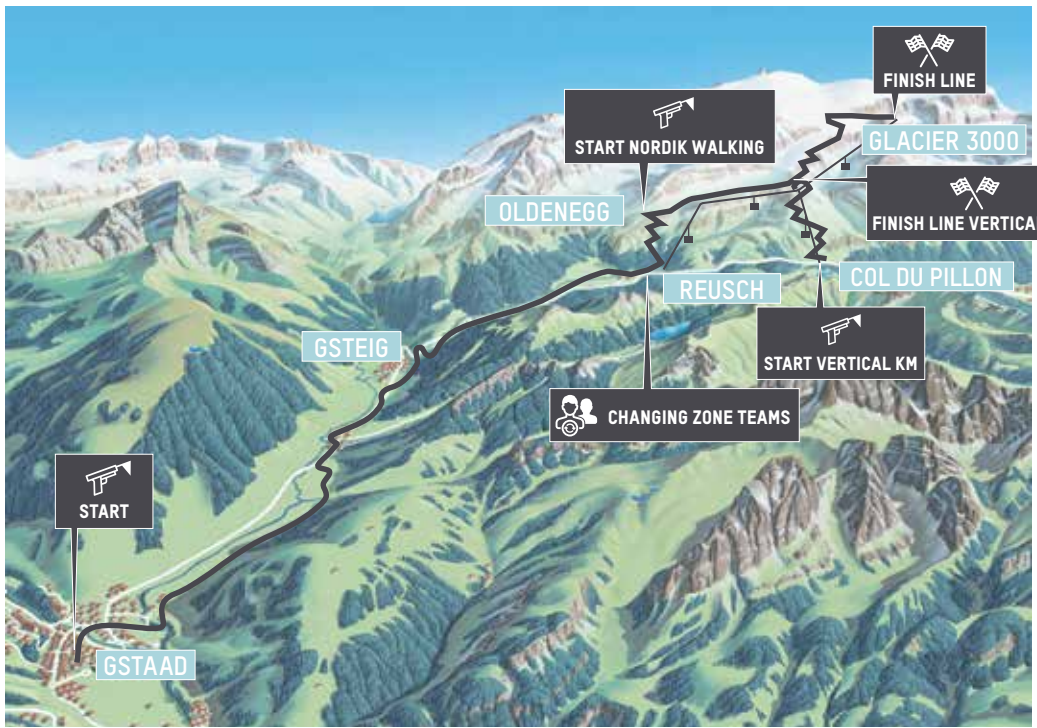

GLACIER 3000 RUN

Born to run

05.08.2023

Gstaad - Glacier 3000

→ 26,2 km

↗ +2'015 m

NEW Vertical KM

→ 3,83 km

↗ +1'000m

glacier3000run.ch

RUN	26,2 KM	+2015 M / -115 M
New VERTICAL KM	3,8 KM	+1000 M
ALPINE NORDIC WALKING	6,2 KM	+1041 M / -10 M
GSTAAD KIDS RUN	400 M	1, 2 OR 3 LAPS (depending on age)

NEW IN 2023

- New category: **Vertical KM** (Col du Pillon – Cabane)
- Gstaad Kids at **9:45**
- Public transportation included

Swiss
Runners
Ticket

PROGRAM 2023