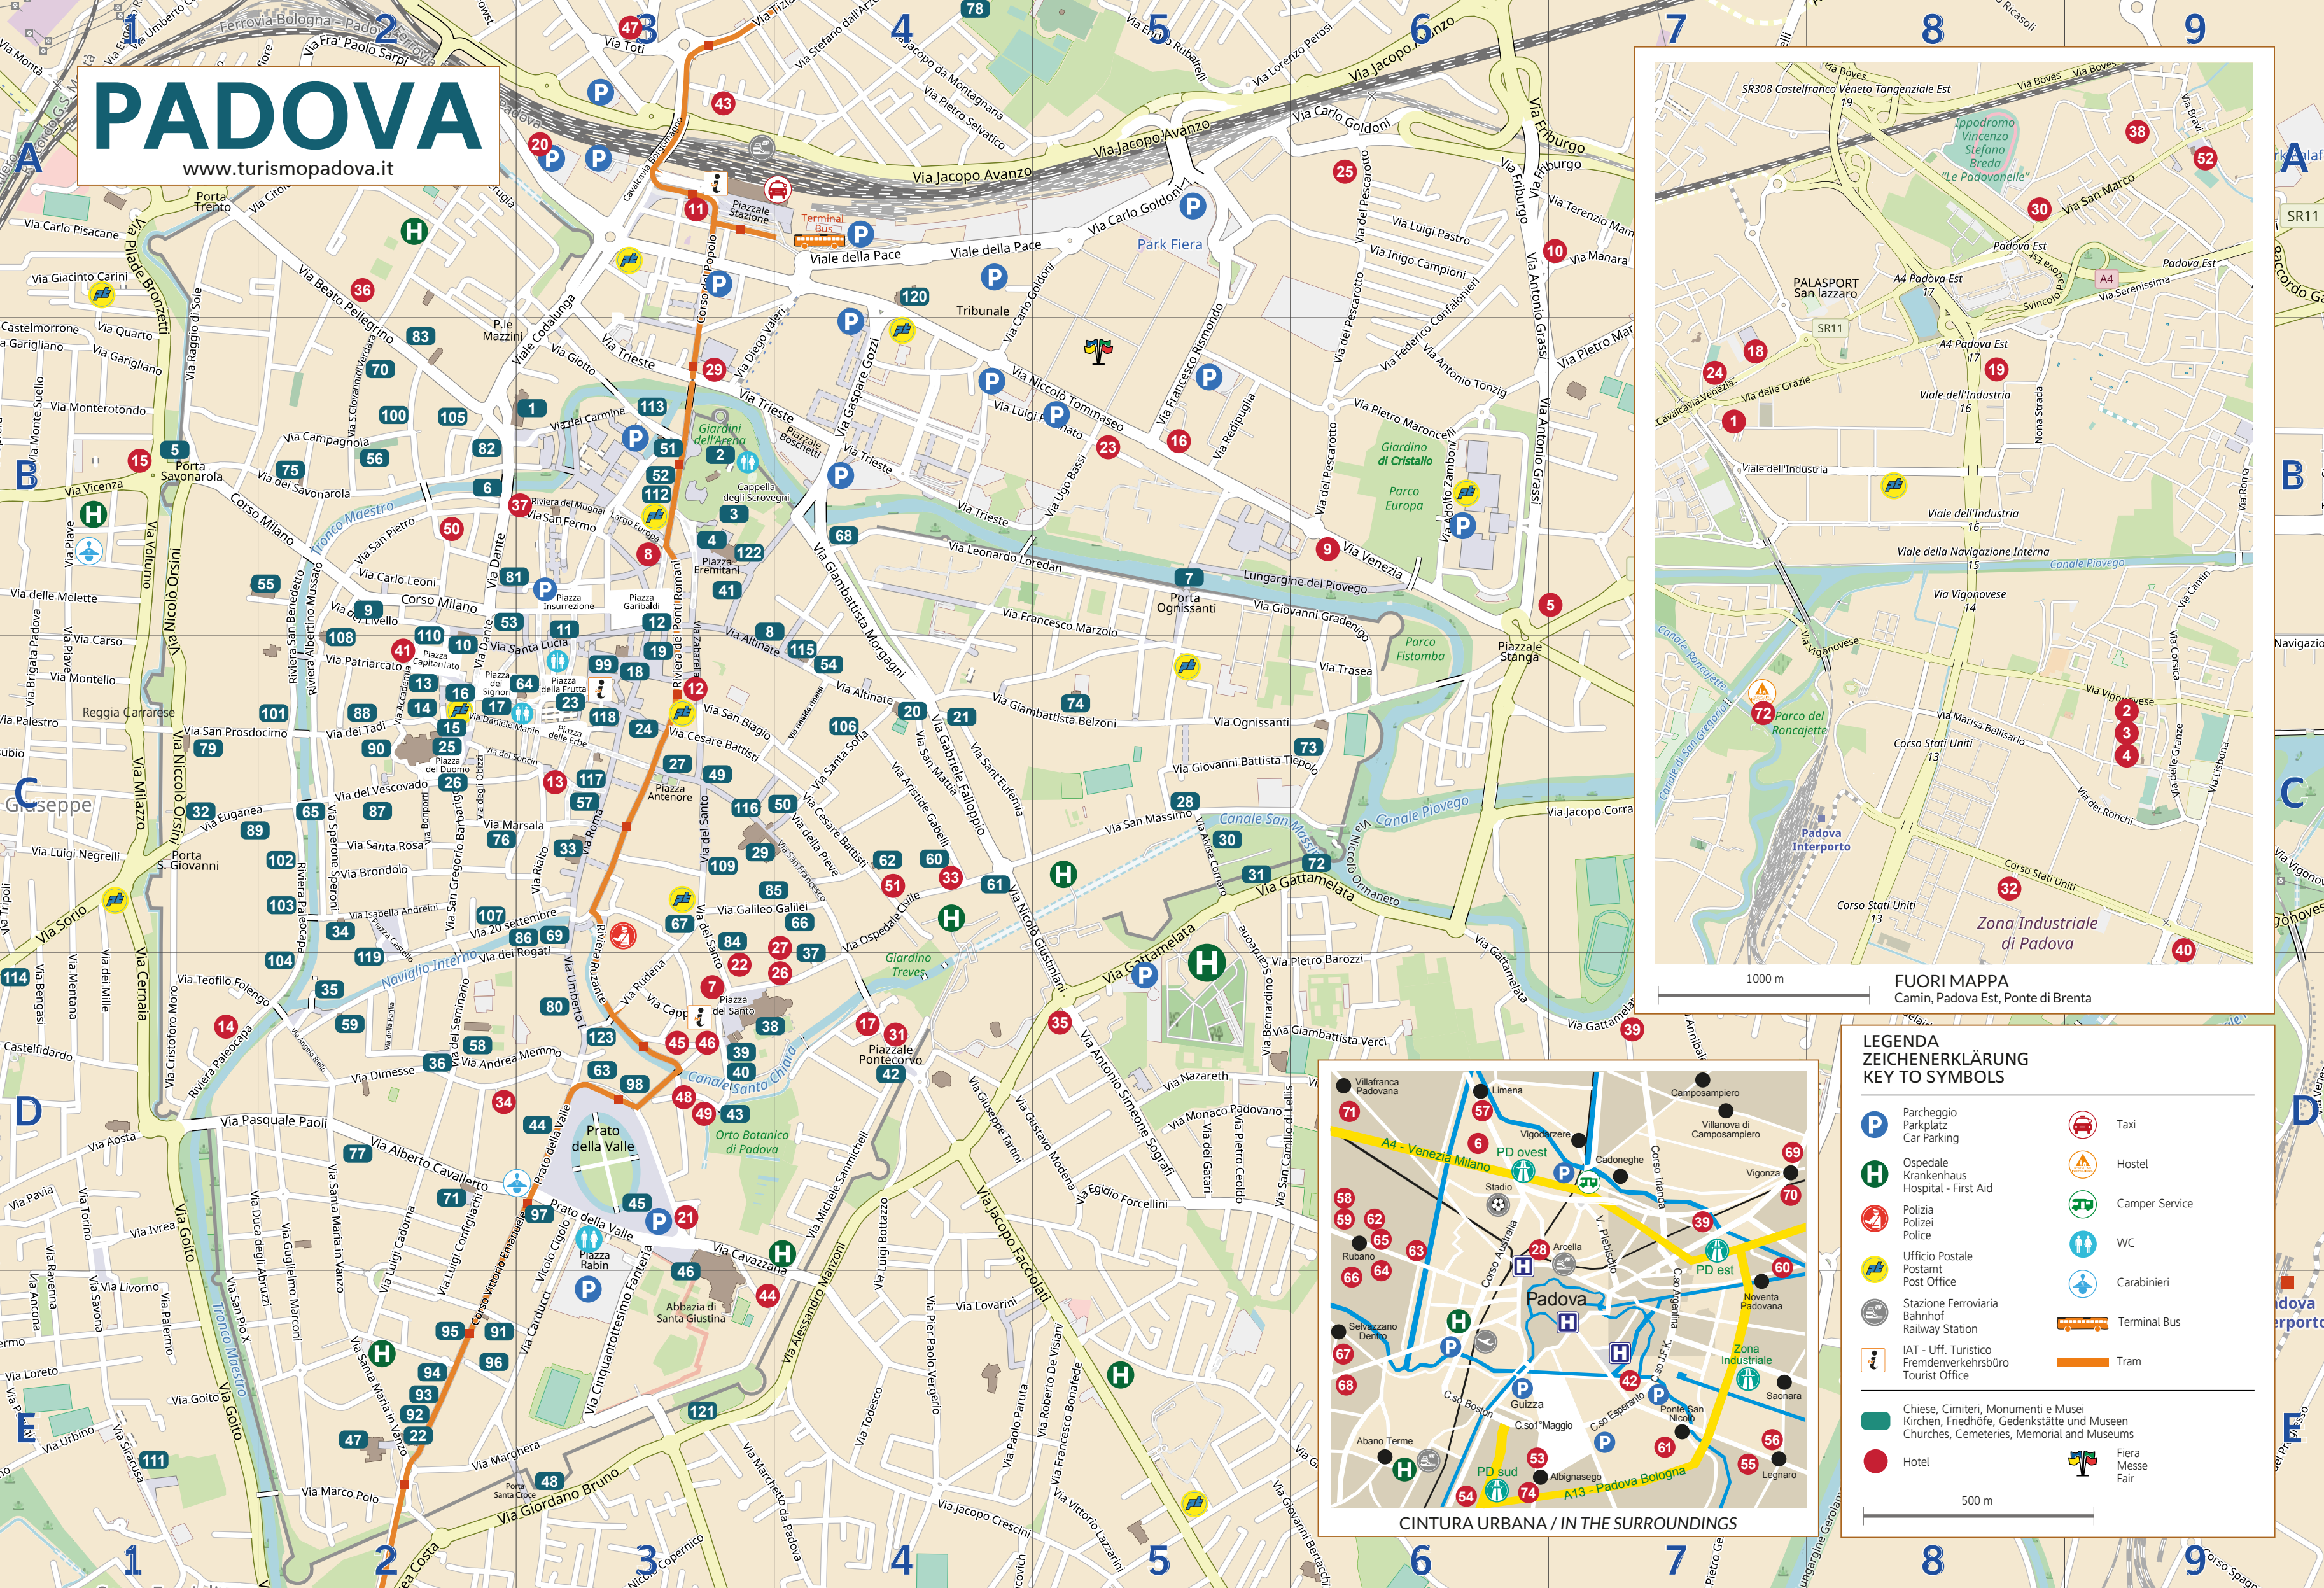

PADOVA

www.turismopadova.it

LEGENDA
ZEICHENERKLÄRUNG
KEY TO SYMBOLS

Parcheggio Parkplatz Car Parking	Taxi
Ospedale Krankenhaus Hospital - First Aid	Hostel
Polizia Polizei Police	Camper Service
Ufficio Postale Postamt Post Office	WC
Stazione Ferroviaria Bahnhof Railway Station	Carabinieri
IAT - Uff. Turistico Fremdenverkehrsbüro Tourist Office	Terminal Bus
Chiesa, Cimiteri, Monumenti e Musei Kirchen, Friedhöfe, Gedenkstätte und Museen Churches, Cemeteries, Memorial and Museums	Fiera Messe Fair
Hotel	